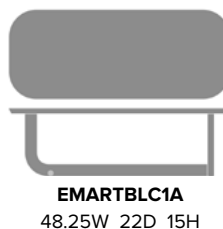

Statement of Line

kwalu | Furnishing the Future™

6160 Peachtree Dunwoody Rd. Building C, Atlanta, GA 30328

1-877-MY-KWALU kwalu.com