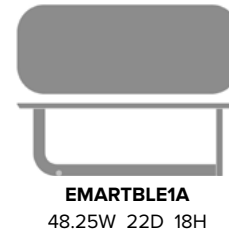

Statement of Line

kwalu | Furnishing the Future™

6160 Peachtree Dunwoody Rd. Building C, Atlanta, GA 30328

1-877-MY-KWALU kwalu.com